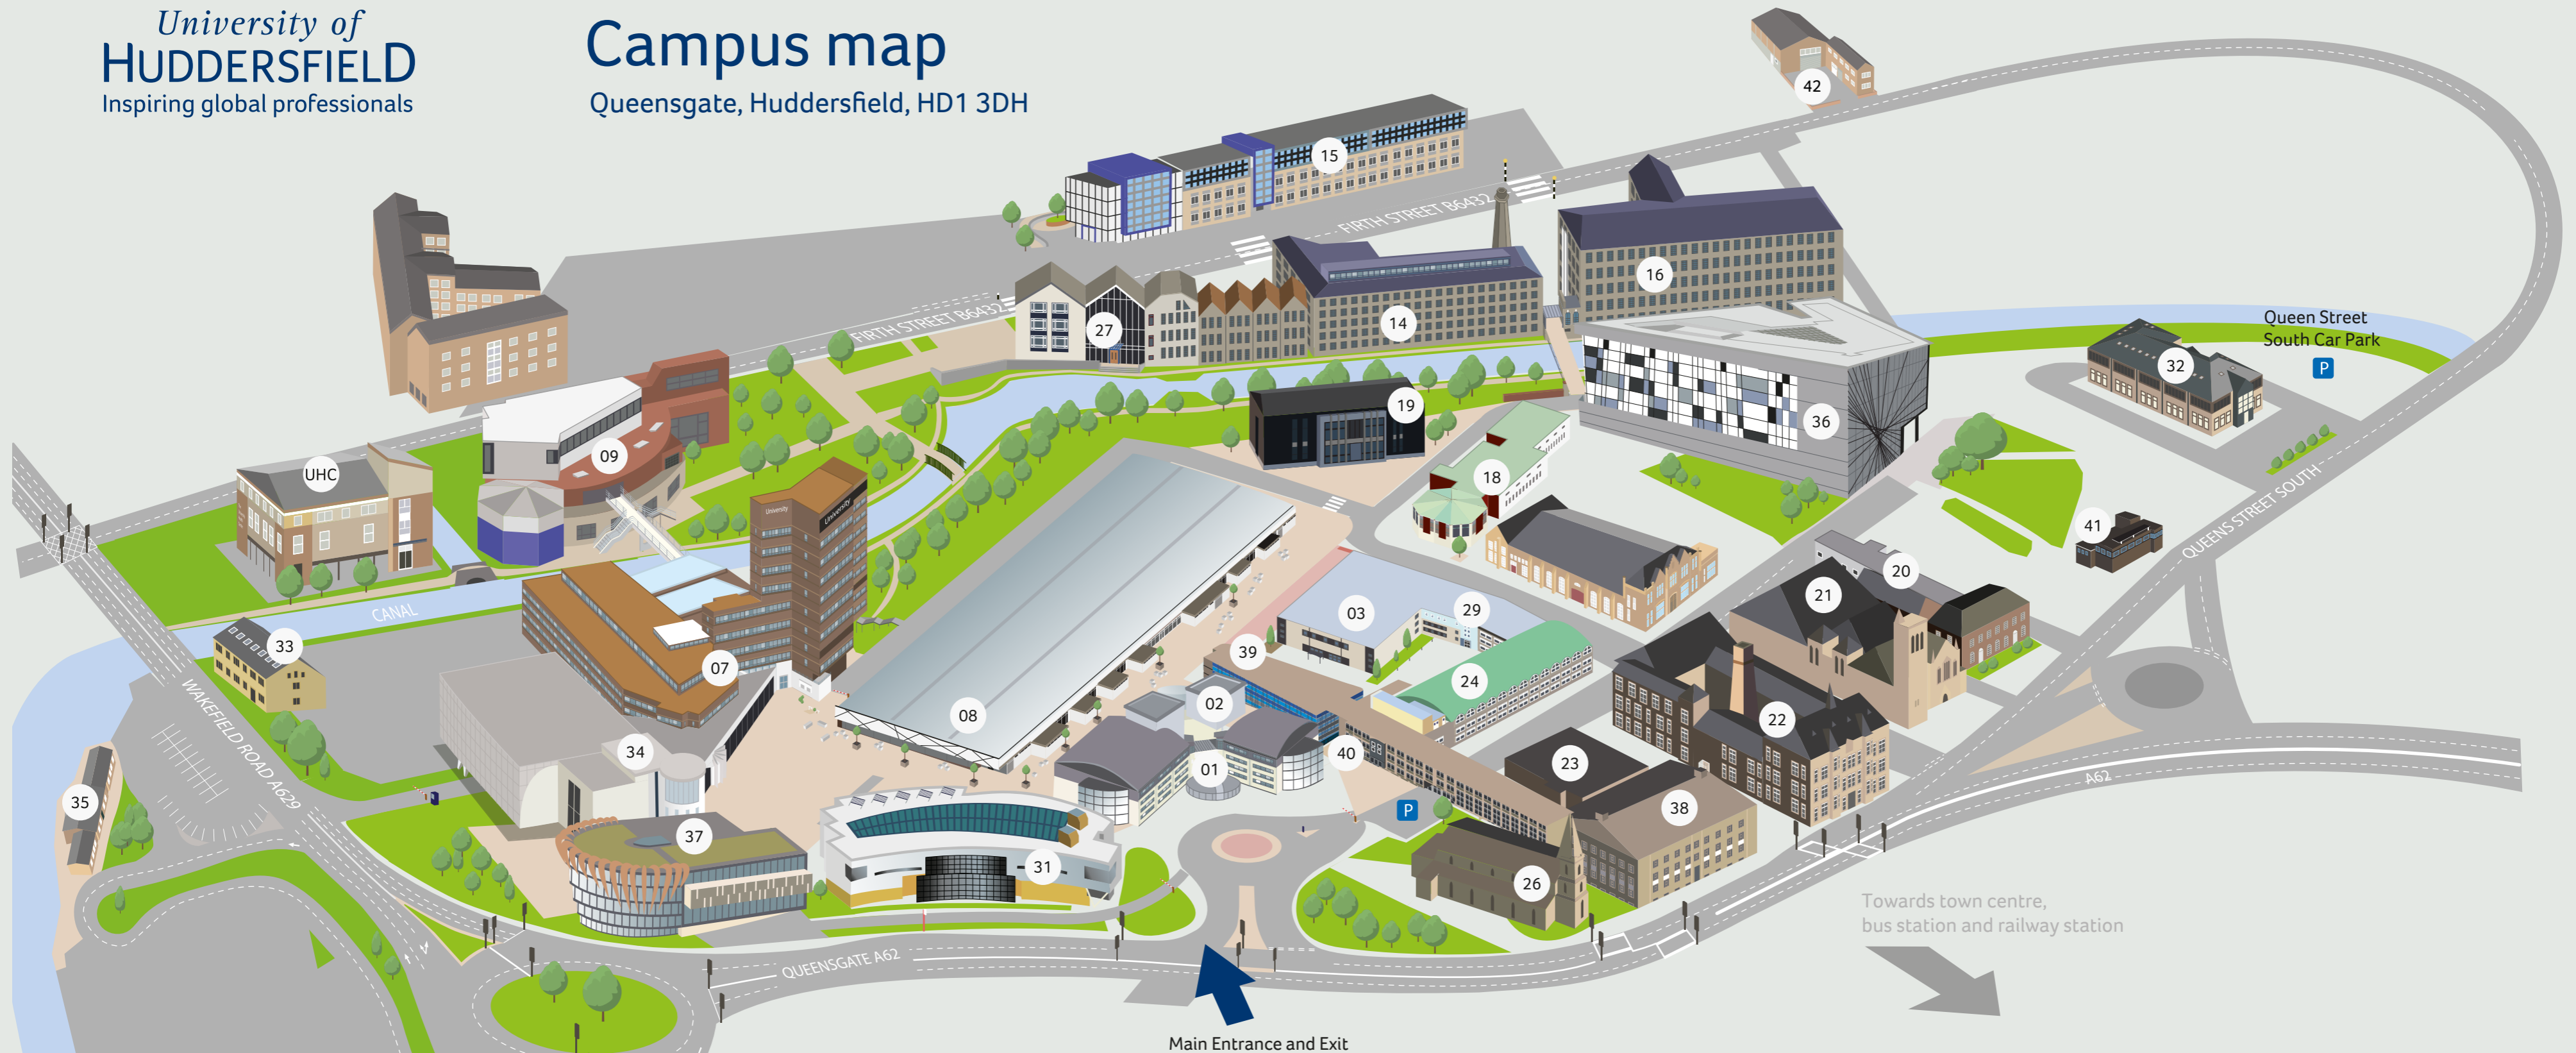

Campus map

Queensgate, Huddersfield, HD1 3DH

Buildings

3M Buckley Innovation Centre (BIC)	15	Joseph Priestley East Building (JPE)	39	Schwann Building (SB)	07
Atkinson Holt (AH)	35	Joseph Priestley South Building (JPS)	24	Sir John Ramsden Court (JR)	33
Barbara Hepworth Building (BH)	36	Joseph Priestley West Building (JPW)	38	Sir Patrick Stewart Building (PS)	21
Brontë Lecture Theatres (BL)	03	Laura Annie Willson Building (LW)	08	Sovereign Design House (SDH)	41
Charles Sikes Building (CS)	09	Library	07	Spärck Jones Building (SJ)	16
Cockcroft Building (CO)	23	Lockside Building (LS)	27	Stewart Film Studios (SFS)	42
Diamond Jubilee Lecture Theatre (CS1/01)	09	Media, Journalism and Film Building (JM)	29	Student Central (SC)	34
Edith Key Building (EK)	18	Oastler Building (OA)	37	St. Paul's Hall (PLG)	26
Harold Wilson Building (HW)	02	Percy Shaw House (SH)	32	The Sir George Buckley Lecture Theatre (RH)	18
Haslett Building (HA)	14	Queen St. Building (QSB)	20	University Health Centre	UHC
Heritage Quay	07	Ramsden Building (R)	22	University Reception	01
Holocaust Centre North	07	Researcher Hub (RH)	18	University Valli Opticians	40
Jo Cox More In Common Centre (JC)	19	Richard Steinitz Building (RS)	31		

Please note

An accessible route map for navigating around the campus, as well as details on getting to the University are both available on our website at: www.hud.ac.uk/about/maps

Car parking for visitors is only available by prior arrangement